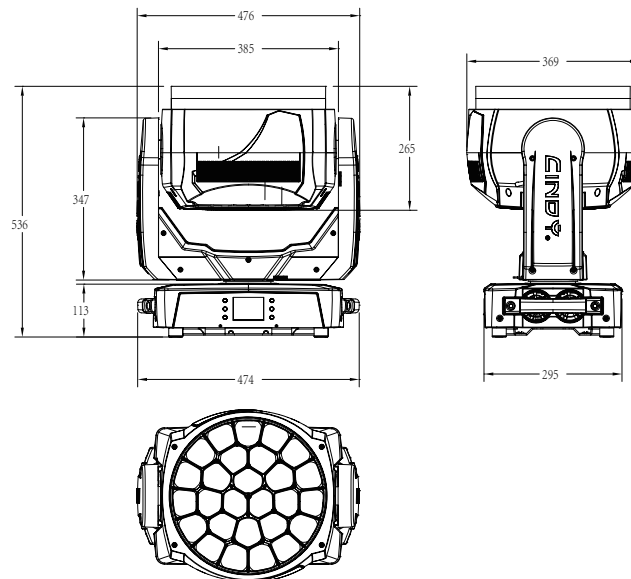

CT4 WASH

CINDY®

● **OPTICAL**

Light Source	27 pcs 40W RGBW 4 in 1 LED
Color Temperature	2800K-10000K adjustable
Beam Angle	4.5° -45°
Luminaire Output	15,500lm
Illuminance (5°)	52,000lux @ 5m
Illuminance (45°)	1,950lux @ 5m
PWM Options	600Hz, 1200Hz, 2000Hz, 4000Hz, 6000Hz, 15000Hz

● **DYNAMIC EFFECT**

LED	Each LED can be individually controlled.
Selectable Pan Ranges	180°, 360°, 540°
Selectable Tilt Range	90°, 180°, 270°
Dimmer	0-100% electronics, 4 dimming curves options.
Strobe	0-25Hz, selectable multiple strobe effects with different speeds.
Zoom	Motorized
Color Mixing	RGBW mixing or CMY mixing

● **ELECTRONIC/OPERATION TEMPERATURE**

Input Voltage	100V-240V, 50/60Hz
Power	1,100W
Temperature (Ambient)	-5° to 45°

● **CONTROL/CONNECTION**

Control Protocol	DMX , RDM , ArtNet , Kling-Net , sACN, WDMX(*optional)
DMX (Single Mode)	21, 129, 243, 297
DMX (Dual Mode) Movement	9, 21, 27
DMX (Dual Mode) Pixel	81, 108, 216
3 pin/5 pin XLR input/output, ethernet input/output	

Size	476*369*536mm
Weight	31KG
Housing Colors	Black
Housing Material	High-impact flame-retardant polymer