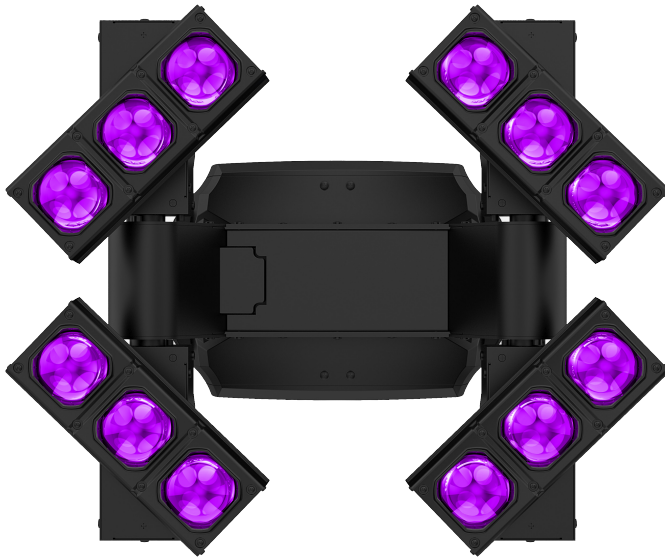

T3X BAR

CINDY®

● OPTICAL

Light Source	12 pcs 30W RGBW 4 in 1 LED
Beam Angle	5°
Luminaire Output	2,550lm
Illuminance(5°)	10,500lux @ 5m
PWM Options	600Hz, 1200Hz, 4000Hz, 6000Hz, 15000Hz

● DYNAMIC EFFECT

LED	Pixel control
Selectable Pan Ranges	180°, 360°, 540°
Selectable Tilt 1, 2 Ranges	60°, 90°, 135°
Head control	Independent tilt control for all 4 heads, infinity pan rotation
Dimmer	0-100% electronics, 4 dimming curves options
Strobe	0-25Hz, selectable multiple strobe effects with different speeds
Special effect	Multi-colored beam effect

● ELECTRONIC/OPERATION TEMPERATURE

Input Voltage	100V-240V, 50/60Hz
Power	486W
Temperature (Ambient)	-5° to 45°

● CONTROL/CONNECTION

Control Protocol	DMX, RDM
DMX Channels	36, 89, 101, 146
3 pin XLR input/output	

Size	443*408*343mm
Weight	19.5KG
Housing Colors	Black
Housing Material	High-impact flame-retardant polymer