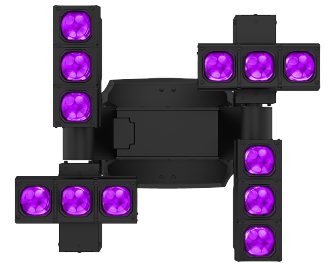

T3X BAR

CINDY®

● OPTICAL

Light Source	12 pcs 30W RGBW 4 in 1 LED
Beam Angle	5°
Luminaire Output	2,550lm
Illuminance(5°)	10,500lux @ 5m
PWM Options	600Hz, 1200Hz, 4000Hz, 6000Hz, 15000Hz

● DYNAMIC EFFECT

LED	Pixel control
Selectable Pan Ranges	180°, 360°, 540°
Selectable Tilt 1, 2 Ranges	60°, 90°, 135°
Head control	Independent tilt control for all 4 heads, infinity pan rotation
Dimmer	0-100% electronics, 4 dimming curves options
Strobe	0-25Hz, selectable multiple strobe effects with different speeds
Special effect	Multi-colored beam effect

● ELECTRONIC/OPERATION TEMPERATURE

Input Voltage	100V-240V, 50/60Hz
Power	486W
Temperature (Ambient)	-5° to 45°

● CONTROL/CONNECTION

Control Protocol	DMX, RDM
DMX Channels	36, 89, 101, 146
3 pin XLR input/output	

Size	443*408*343mm
Weight	19.5KG
Housing Colors	Black
Housing Material	High-impact flame-retardant polymer