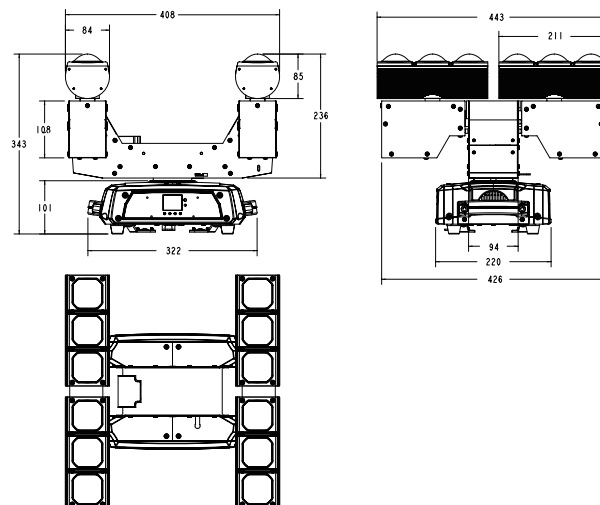

T3X BAR

CINDY®

● OPTICAL

Light Source	12 pcs 30W RGBW 4 in 1 LED
Beam Angle	5°
Luminaire Output	2,550lm
Illuminance(5°)	10,500lux @ 5m
PWM Options	600Hz, 1200Hz, 4000Hz, 6000Hz, 15000Hz

● DYNAMIC EFFECT

LED	Pixel control
Selectable Pan Ranges	180°, 360°, 540°
Selectable Tilt 1, 2 Ranges	60°, 90°, 135°
Head control	Independent tilt control for all 4 heads, infinity pan rotation
Dimmer	0-100% electronics, 4 dimming curves options
Strobe	0-25Hz, selectable multiple strobe effects with different speeds
Special effect	Multi-colored beam effect

● ELECTRONIC/OPERATION TEMPERATURE

Input Voltage	100V-240V, 50/60Hz
Power	486W
Temperature (Ambient)	-5° to 45°

● CONTROL/CONNECTION

Control Protocol	DMX, RDM
DMX Channels	36, 89, 101, 146
3 pin XLR input/output	

Size	443*408*343mm
Weight	19.5KG
Housing Colors	Black
Housing Material	High-impact flame-retardant polymer